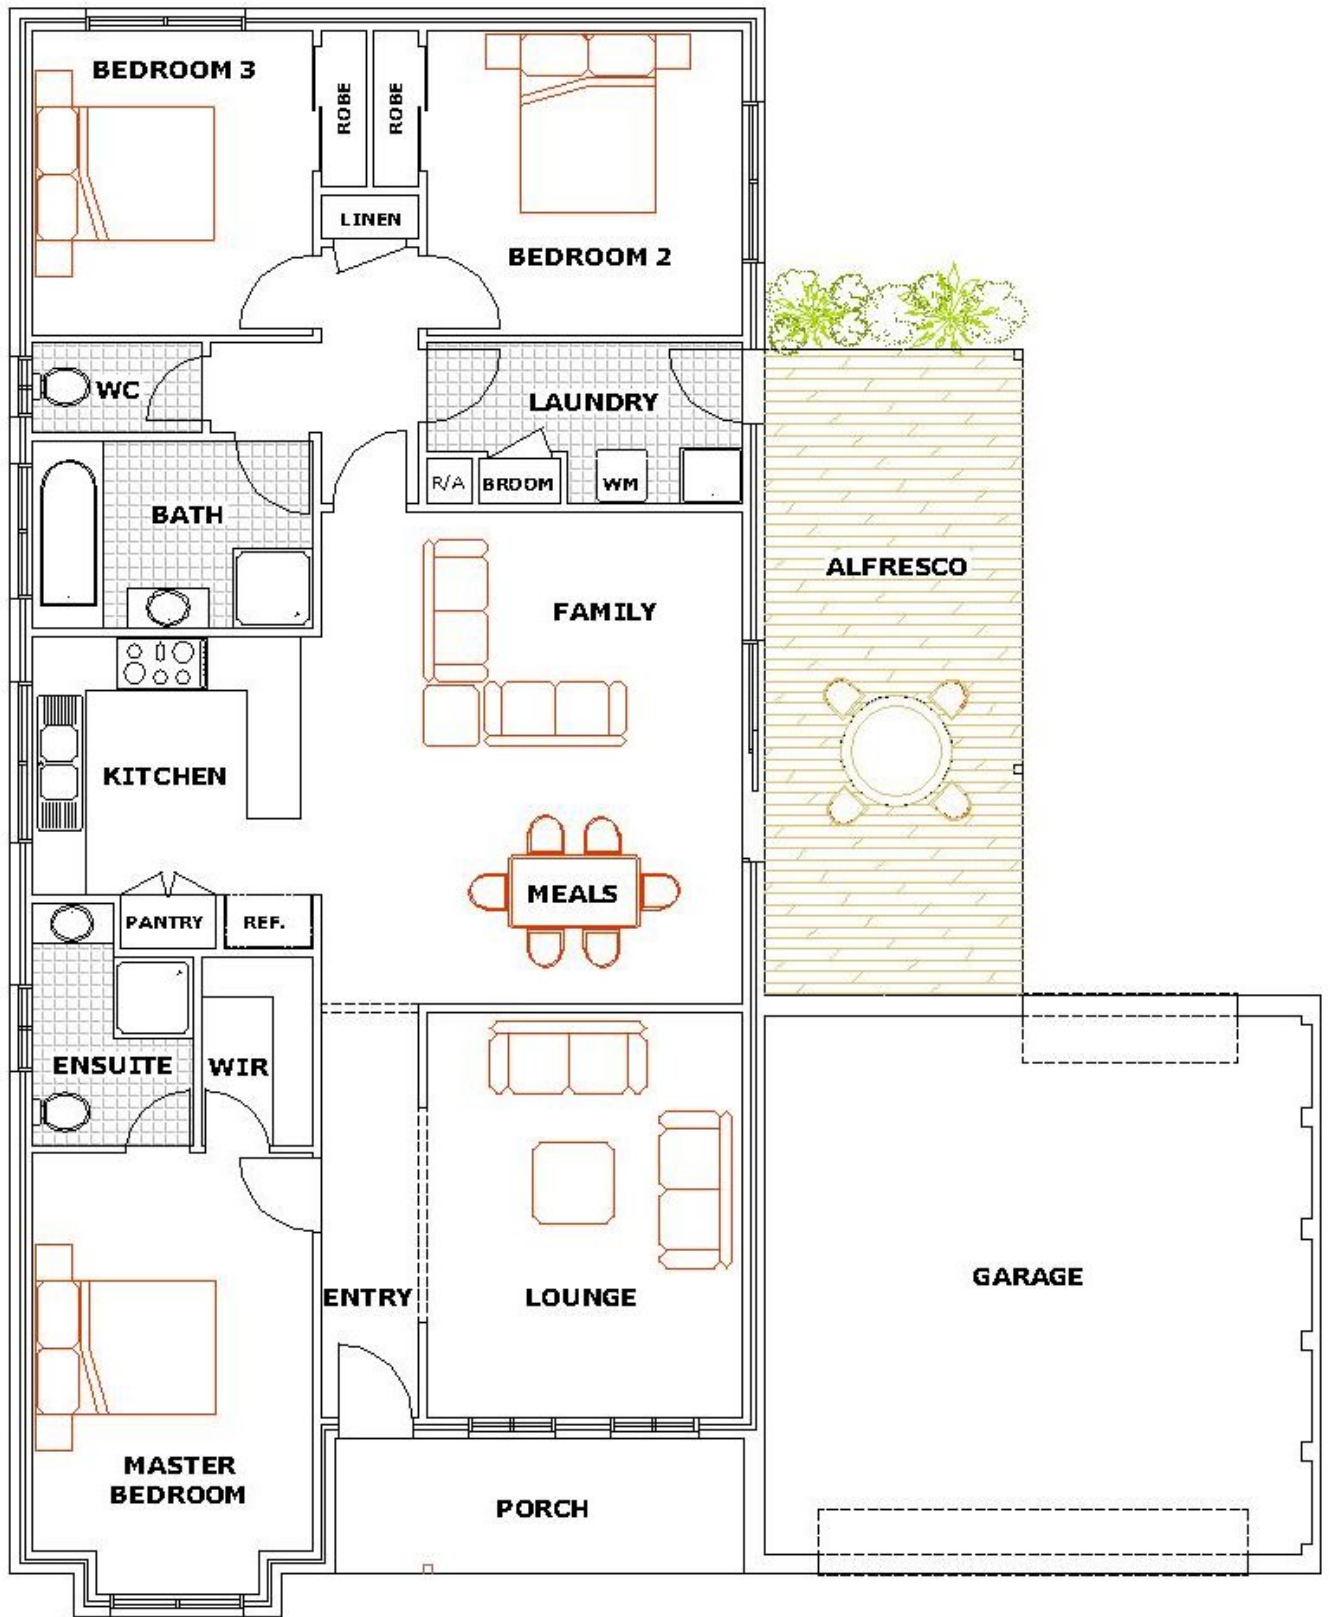

14670

17980

**AREA SUMMARY**

RESIDENCE	141.7 sq.m	15.3 sq
PORCH	5.5 sq.m	0.6 sq
GARAGE	40.5 sq.m	4.4 sq
ALFRESCO	21.5 sq.m	2.3 sq
<b>TOTAL AREA</b>	<b>209.2 sq.m</b>	<b>22.6 sq</b>

**THE OLINDA 2**